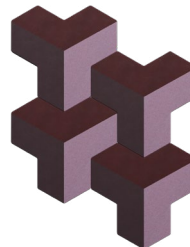

Illusion Shade poufs are dressed in warm textured 100% recycled **UNICOLOUR WOOL**.

ILLUSION SHADE POUF 1

ILLUSION SHADE POUF 2

POUF DIMENSIONS

Width: 23.62"
Depth: 23.74"
Height: 17.72"

*Note: fabric colours may vary slightly than depicted.

ILLUSION SHADE

MAKE YOUR SPACE A SOFTER PLACE

POUF DIMENSIONS

Width: 23.62"
Depth: 23.74"
Height: 17.72"

ILLUSION SHADE POUF 3

ILLUSION SHADE POUF 4

ILLUSION SHADE POUF 5

*Note: fabric colours may vary slightly than depicted.