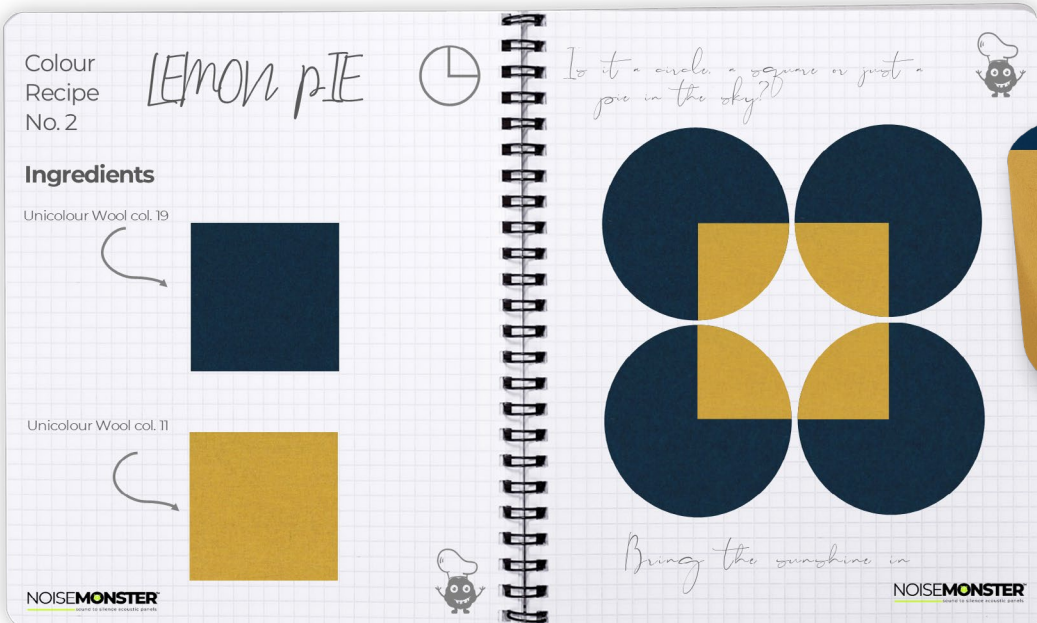

Pie in the Sky poufs are dressed in warm textured 100% recycled **UNICOLOUR WOOL**.

POUF DIMENSIONS

Width: 23.62"

Depth: 23.62"

Height: 17.72"

PECAN PIE POUF

LIFE NEEDS MORE PIE!

*Note: fabric colours may vary slightly than depicted.