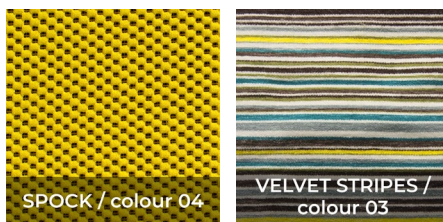

EARTH X POUF

SUMMER X POUF

FALL X POUF

WINTER X POUF

SPRING X POUF

Harness the energy of the seasons with these nature inspired colour combinations.

POUF DIMENSIONS

Width: 23.62"
Depth: 23.62"
Height: 17.72"