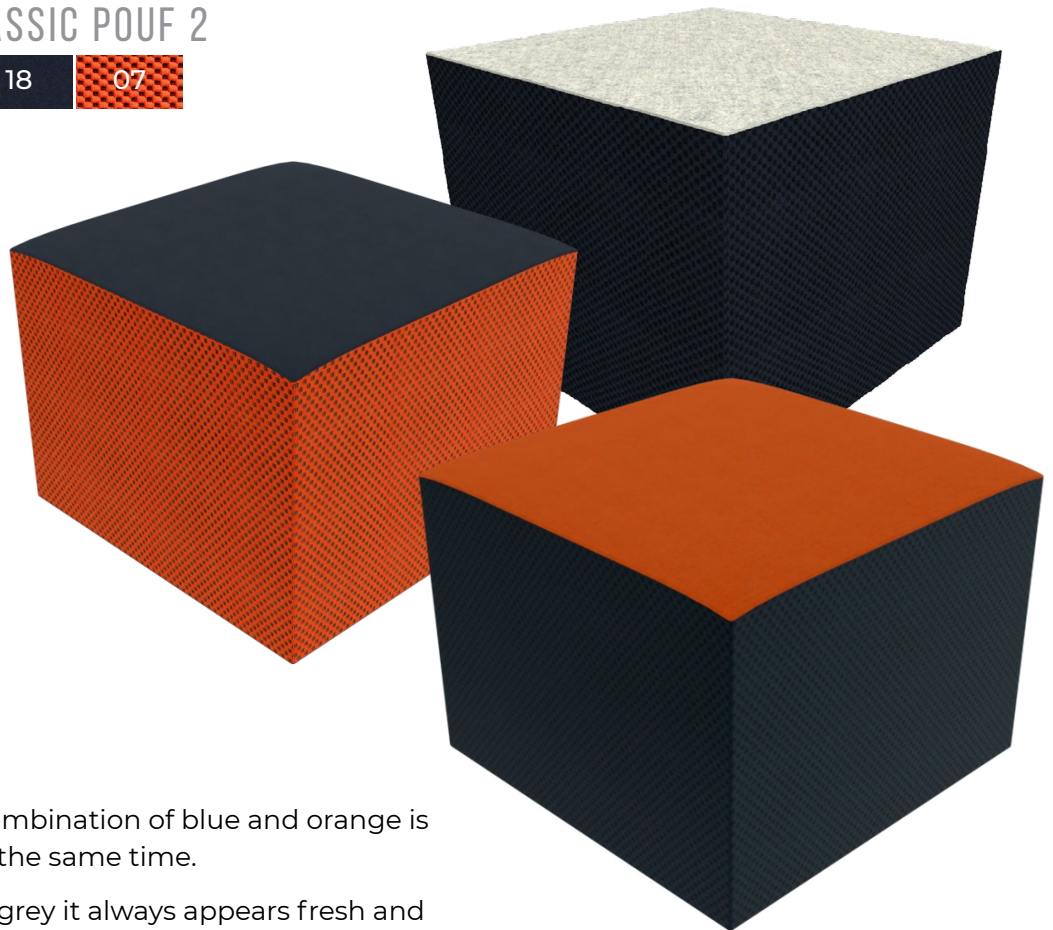

PRODUCT INDEX

CLASSIC

WITH A MODERN TOUCH

The Classic acoustic poufs will soften a space and improve its acoustics while providing a visually balanced and modern interior feel.

Classic square shaped acoustic poufs are dressed in soft acoustic **SPOCK** fabric on the outside with 100% recycled **UNICOLOUR WOOL** fabric on top.

CLASSIC POUF 2

CLASSIC POUF 3

Complementary colour combination of blue and orange is energetic and calming at the same time.

With the addition of light grey it always appears fresh and sunny, like a bright day at the beach!