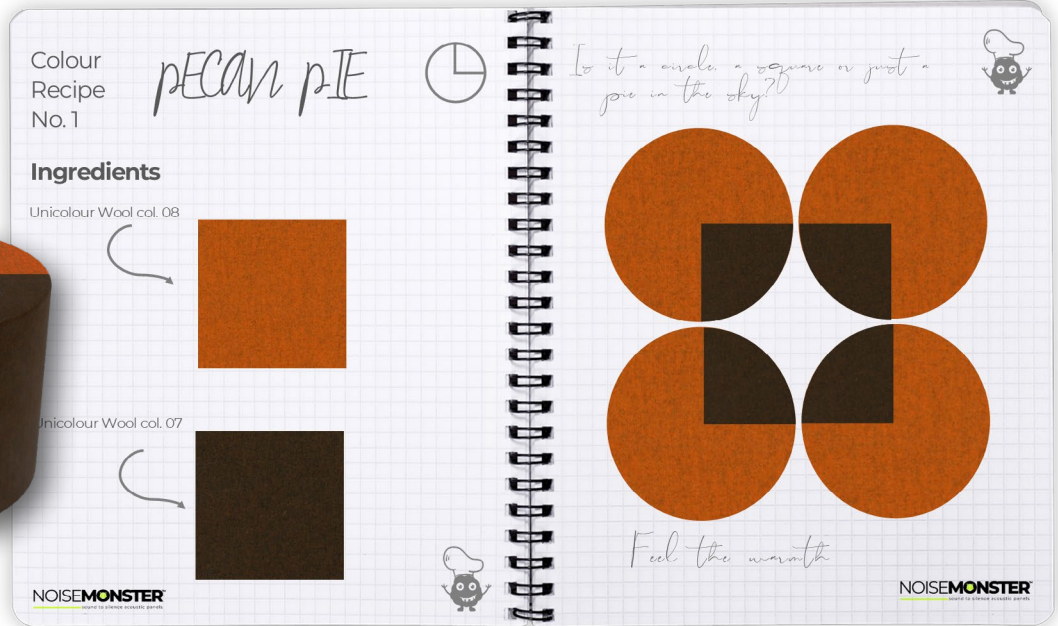

Width: 23.62"
Depth: 23.62"
Height: 17.72"

PIE IN THE SKY

A CIRCLE AND A SQUARE MAKE A PIE

Add an element of fun and pop of colour to your space with this shape within a shape acoustic pouf.

The Pie in the Sky pouf complements the Pie in the Sky acoustic wall panels.

Pie in the Sky poufs are dressed in warm textured 100% recycled **UNICOLOUR WOOL**.

POUF DIMENSIONS

Width: 23.62"

Depth: 23.62"

Height: 17.72"

PECAN PIE POUF

LIFE NEEDS MORE PIE!

*Note: fabric colours may vary slightly than depicted.