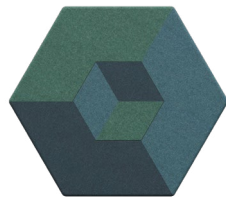

CUBE CUT

EVERY PANEL HAS A POUF

Bring the 3D effect from your walls to the floor with the Cube Cut acoustic pouf. Colourful, durable and creative, these poufs will add an extra dimension to any space!

Cube cut poufs are dressed in warm textured 100% recycled **UNICOLOUR WOOL**.

CUBE CUT POUF 1

*Note: fabric colours may vary slightly than depicted.

POUF DIMENSIONS

Width: 23.62"
Depth: 20.47"
Height: 17.72"