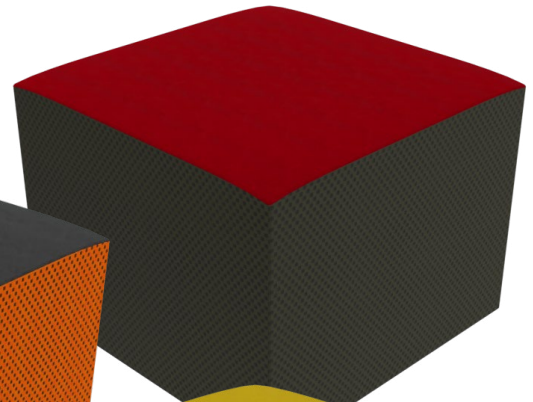

Green and yellow green bring harmony and the calmness of nature to the indoors.

CLASSIC POUF 5

CLASSIC POUF 6

CLASSIC POUF 4

*Note: fabric colours may vary slightly than depicted.

POUF DIMENSIONS

Width: 23.62"