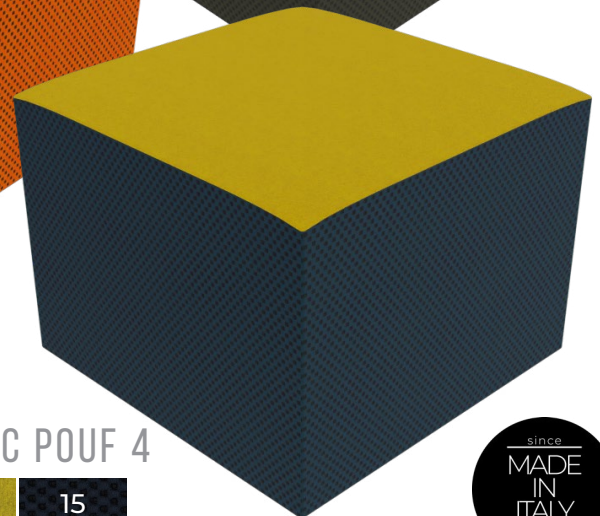

Green and yellow green bring harmony and the calmness of nature to the indoors.

CLASSIC POUF 5

CLASSIC POUF 6

CLASSIC POUF 4

*Note: fabric colours may vary slightly than depicted.

POUF DIMENSIONS

Width: 23.62"