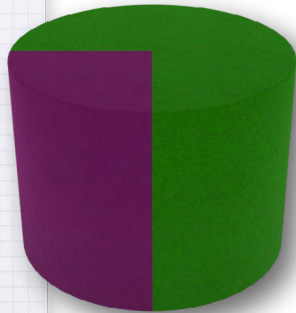

POUF DIMENSIONS

Width: 23.62"
Depth: 23.62"
Height: 17.72"

BERRY PIE POUF

LIVE! LOVE! PIE!

*Note: fabric colours may vary slightly than depicted.

PLUM PIE POUF

PIE IN THE SKY

A CIRCLE AND A SQUARE MAKE A PIE