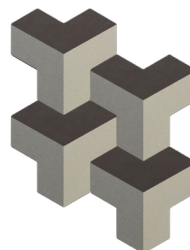

ILLUSION SHADE

MAKE YOUR SPACE A SOFTER PLACE

POUF DIMENSIONS

Width: 23.62"
Depth: 23.74"
Height: 17.72"

ILLUSION SHADE POUF 3

ILLUSION SHADE POUF 4

ILLUSION SHADE POUF 5

*Note: fabric colours may vary slightly than depicted.