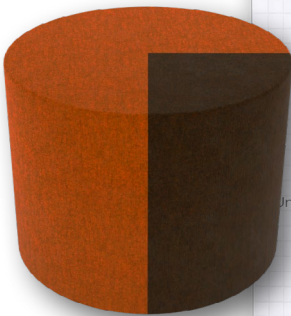

Width: 23.62"
Depth: 23.62"
Height: 17.72"

PIE IN THE SKY

A CIRCLE AND A SQUARE MAKE A PIE

Add an element of fun and pop of colour to your space with this shape within a shape acoustic pouf.

The Pie in the Sky pouf complements the Pie in the Sky acoustic wall panels.

Pie in the Sky poufs are dressed in warm textured 100% recycled **UNICOLOUR WOOL**.

POUF DIMENSIONS

Width: 23.62"

Depth: 23.62"

Height: 17.72"

PECAN PIE POUF

LIFE NEEDS MORE PIE!

*Note: fabric colours may vary slightly than depicted.