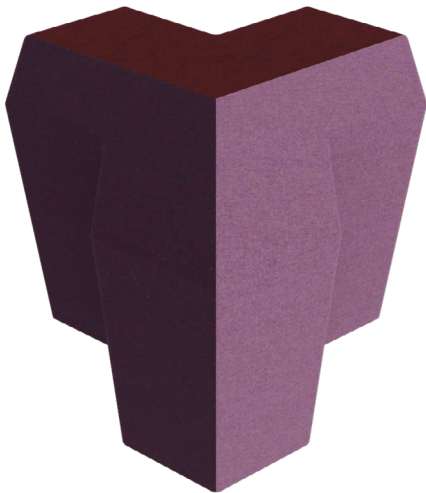

Illusion Shade poufs are dressed in warm textured 100% recycled **UNICOLOUR WOOL**.

ILLUSION SHADE POUF 1

ILLUSION SHADE POUF 2

POUF DIMENSIONS

Width: 23.62"
Depth: 23.74"
Height: 17.72"

*Note: fabric colours may vary slightly than depicted.

ILLUSION SHADE

MAKE YOUR SPACE A SOFTER PLACE

POUF DIMENSIONS

Width: 23.62"
Depth: 23.74"
Height: 17.72"

ILLUSION SHADE POUF 3

ILLUSION SHADE POUF 4

ILLUSION SHADE POUF 5

*Note: fabric colours may vary slightly than depicted.