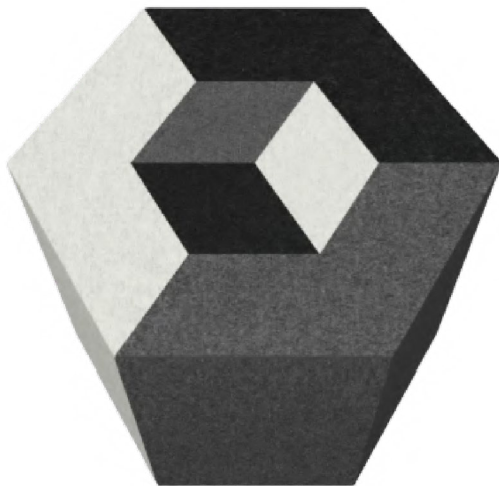

CUBE CUT

EVERY PANEL HAS A POUF

POUF DIMENSIONS

Width: 23.62"
Depth: 20.47"
Height: 17.72"

CUBE CUT POUF 3

CUBE CUT POUF 4

*Note: fabric colours may vary slightly than depicted.

CUBE CUT POUF 5