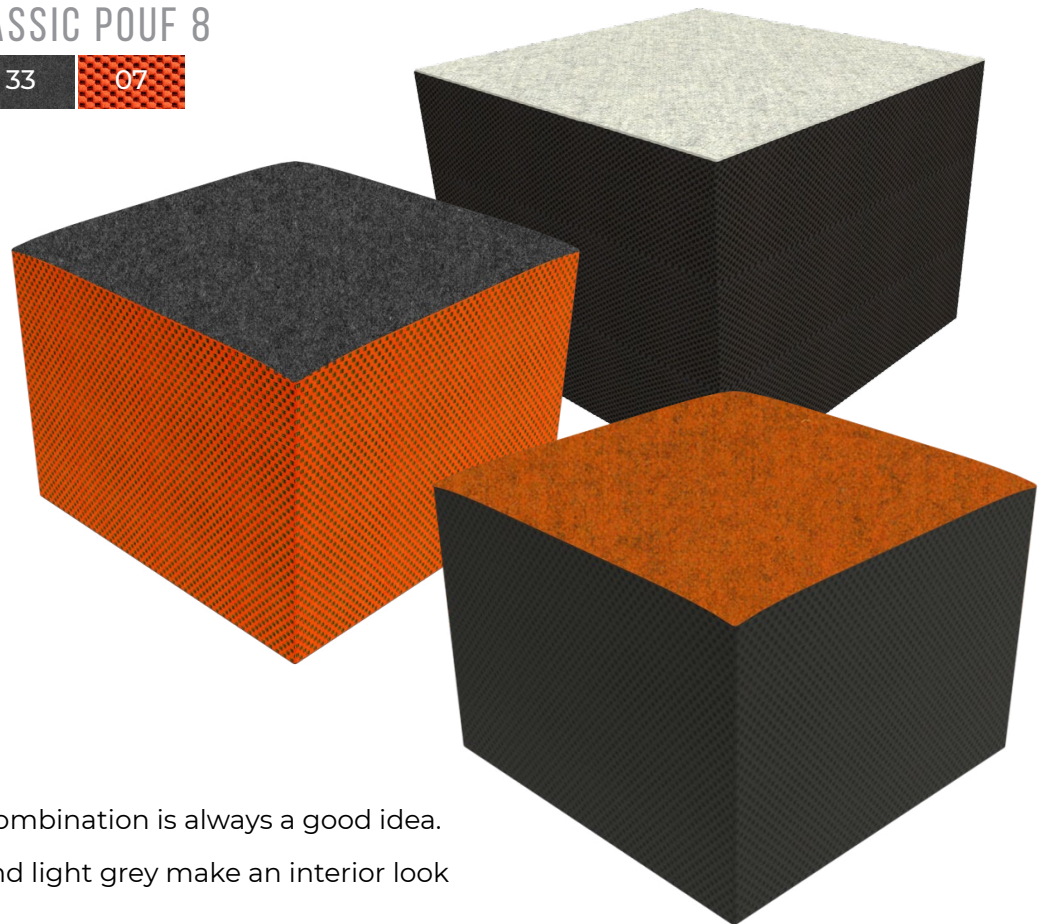

CLASSIC
WITH A MODERN TOUCH

The Classic acoustic poufs will soften a space and improve its acoustics while providing a visually balanced and modern interior feel.

Classic square shaped acoustic poufs are dressed in soft acoustic **SPOCK** fabric on the outside with 100% recycled **UNICOLOUR WOOL** fabric on top.

CLASSIC POUF 8

CLASSIC POUF 9

Orange and grey colour combination is always a good idea.

Warm orange, charcoal and light grey make an interior look welcoming and stylish.

POUF DIMENSIONS

Width: 23.62"
Depth: 23.62"
Height: 17.72"

*Note: fabric colours may vary slightly than depicted.

CLASSIC POUF 7