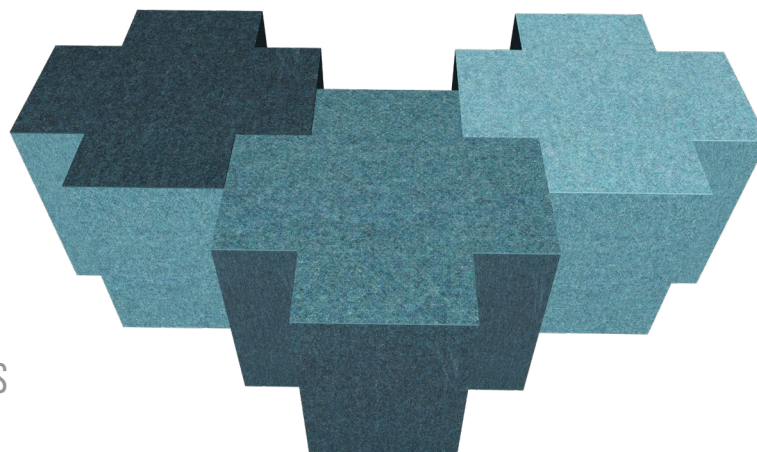

CROSSROADS POUF 1

CROSSROADS POUF 2

CROSSROADS POUF 3

CROSSROADS POUF 4

CROSSROADS POUF 5

CROSSROADS POUF 6

POUF DIMENSIONS

Width: 23.62"
Depth: 23.62"
Height: 17.72"

*Note: fabric colours may vary slightly than depicted.