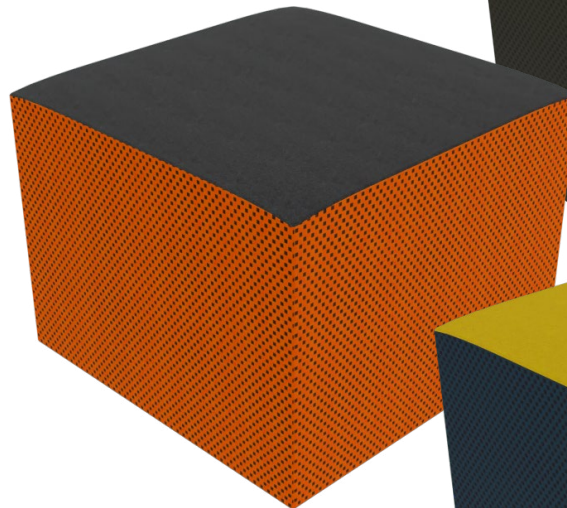

CLASSIC
WITH A MODERN TOUCH

The Classic acoustic poufs will soften a space and improve its acoustics while providing a visually balanced and modern interior feel.

Classic square shaped acoustic poufs are dressed in soft acoustic **SPOCK** fabric on the outside with 100% recycled **UNICOLOUR WOOL** fabric on top.

Red and grey bring an elegant and modern look to the interior.

Green and yellow green bring harmony and the calmness of nature to the indoors.