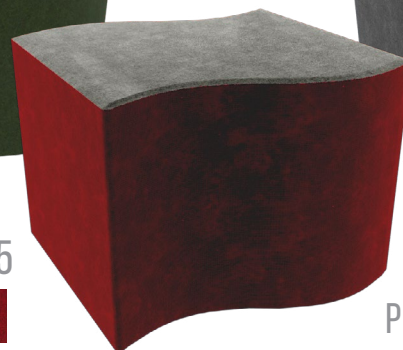

*Note: fabric colours may vary slightly than depicted.

WAVE POUF 1

WAVE POUF 3

WAVE POUF 2

WAVE POUF 4

WAVE POUF 5

WAVE POUF 5

POUF DIMENSIONS

Width: 23.62"
Depth: 23.62"
Height: 17.72"

PIE IN THE SKY

A CIRCLE AND A SQUARE MAKE A PIE

Add an element of fun and pop of colour to your space with this shape within a shape acoustic pouf.

The Pie in the Sky pouf complements the Pie in the Sky acoustic wall panels.