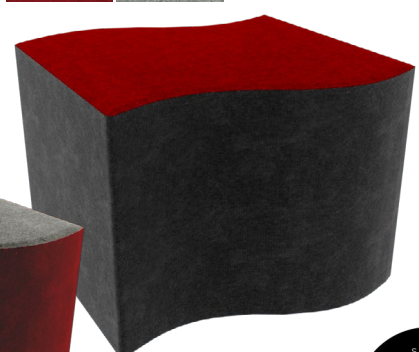

ILLUSION SHADE

MAKE YOUR SPACE A SOFTER PLACE

POUF DIMENSIONS

Width: 23.62"
Depth: 23.74"
Height: 17.72"

ILLUSION SHADE POUF 3

ILLUSION SHADE POUF 4

ILLUSION SHADE POUF 5

*Note: fabric colours may vary slightly than depicted.

*Note: fabric colours may vary slightly than depicted.

WAVE POUF 1

WAVE POUF 3

WAVE POUF 2

WAVE POUF 4

WAVE POUF 5

WAVE POUF 5

POUF DIMENSIONS

Width: 23.62"
Depth: 23.62"
Height: 17.72"

PIE IN THE SKY

A CIRCLE AND A SQUARE MAKE A PIE

Add an element of fun and pop of colour to your space with this shape within a shape acoustic pouf.

The Pie in the Sky pouf complements the Pie in the Sky acoustic wall panels.