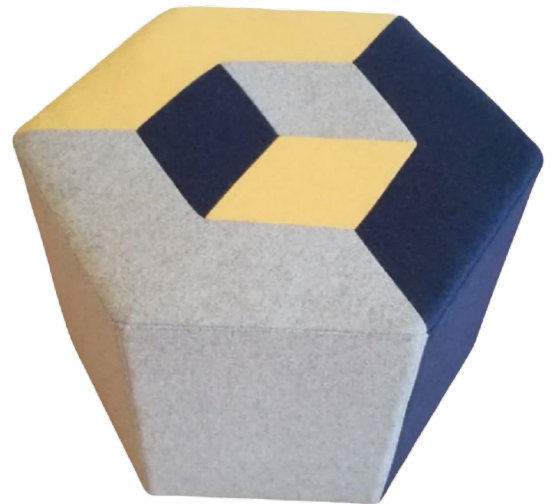

CUBE CUT

EVERY PANEL HAS A POUF

Bring the 3D effect from your walls to the floor with the Cube Cut acoustic pouf. Colourful, durable and creative, these poufs will add an extra dimension to any space!

Cube cut poufs are dressed in warm textured 100% recycled **UNICOLOUR WOOL**.

*Note: fabric colours may vary slightly than depicted.

POUF DIMENSIONS

Width: 23.62"
Depth: 20.47"
Height: 17.72"