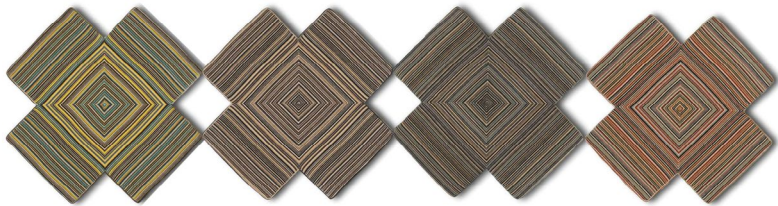

CROSSROADS X

THE X MARKS THE SPOT!

The meeting point, reading place or chatty corner - mark any important spot in your space with a fun CrossroadsX acoustic pouf.

CrossroadsX acoustic poufs are upholstered with bubbly acoustic **SPOCK** fabric on the outside with soft **VELVET STRIPE** fabric on top.

CrossroadsX acoustic poufs are the perfect complement to their acoustic panel sibling.