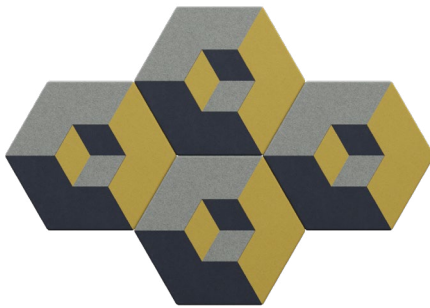

CUBE CUT

EVERY PANEL HAS A POUF

Bring the 3D effect from your walls to the floor with the Cube Cut acoustic pouf. Colourful, durable and creative, these poufs will add an extra dimension to any space!

Cube cut poufs are dressed in warm textured 100% recycled **UNICOLOUR WOOL**.

*Note: fabric colours may vary slightly than depicted.

POUF DIMENSIONS

Width: 23.62"
Depth: 20.47"
Height: 17.72"