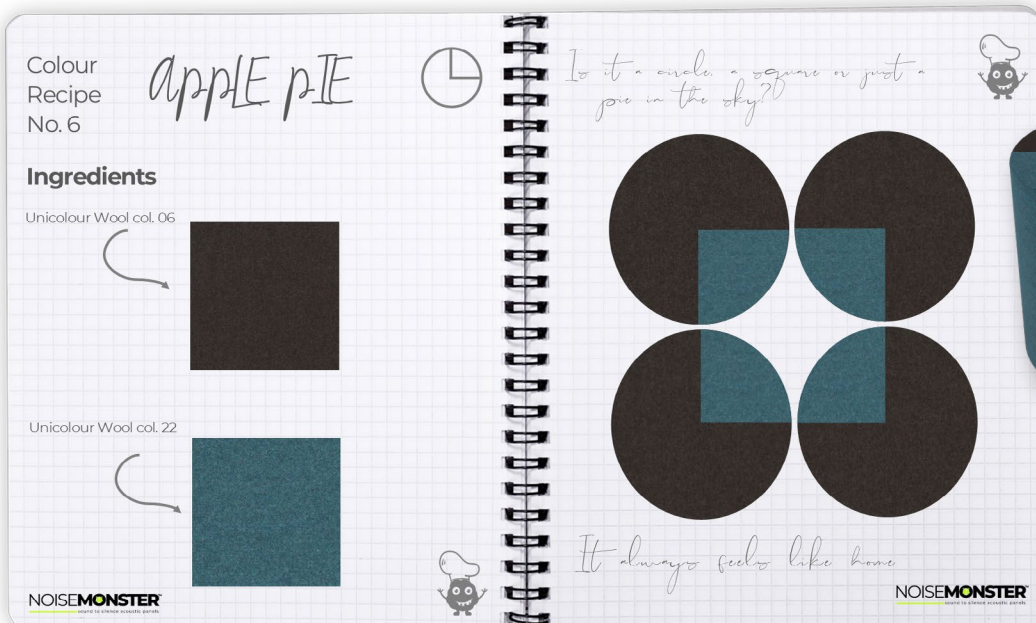

WHAT RECIPE WILL YOU CHOOSE?

*Note: fabric colours may vary slightly than depicted.