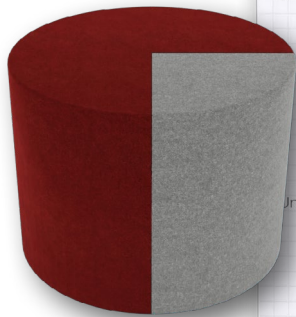

POUF DIMENSIONS

Width: 23.62"
Depth: 23.62"
Height: 17.72"

CHERRY PIE POUF