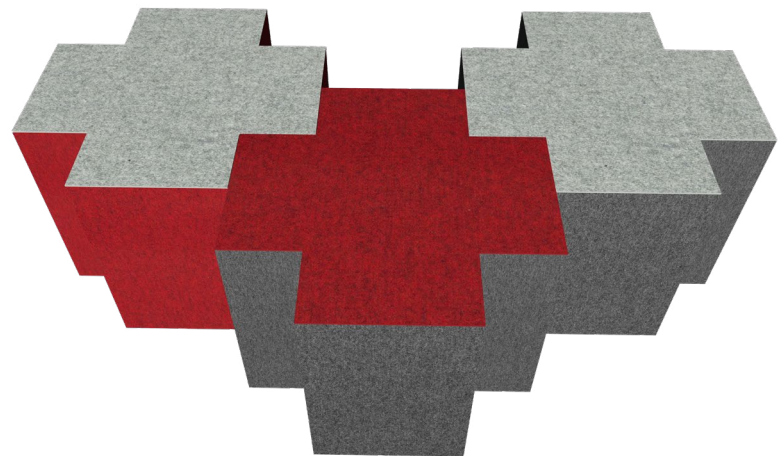

CROSSROADS POUF 1

CROSSROADS POUF 2

CROSSROADS POUF 3

CROSSROADS POUF 4

CROSSROADS POUF 5

CROSSROADS POUF 6

POUF DIMENSIONS

Width: 23.62"
Depth: 23.62"
Height: 17.72"

*Note: fabric colours may vary slightly than depicted.