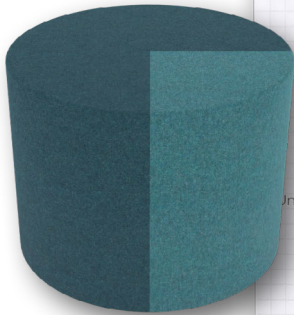

POUF DIMENSIONS

Width: 23.62"
Depth: 23.62"
Height: 17.72"

BERRY PIE POUF

LIVE! LOVE! PIE!

*Note: fabric colours may vary slightly than depicted.

PLUM PIE POUF

PIE IN THE SKY

A CIRCLE AND A SQUARE MAKE A PIE