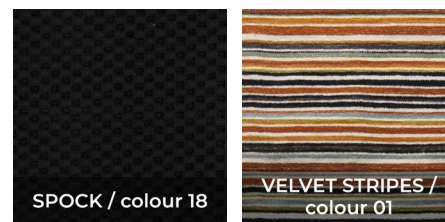

EARTH X POUF

SUMMER X POUF

FALL X POUF

WINTER X POUF

SPRING X POUF

Harness the energy of the seasons with these nature inspired colour combinations.

POUF DIMENSIONS

Width: 23.62"
Depth: 23.62"
Height: 17.72"