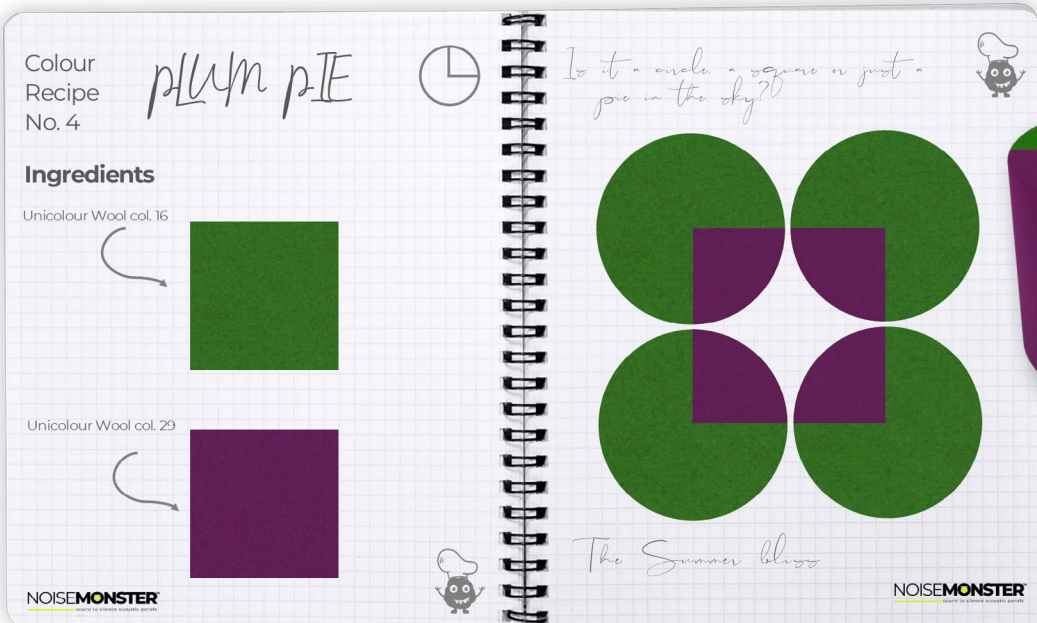

POUF DIMENSIONS

Width: 23.62"
Depth: 23.62"
Height: 17.72"

BERRY PIE POUF

LIVE! LOVE! PIE!

*Note: fabric colours may vary slightly than depicted.

PLUM PIE POUF

PIE IN THE SKY

A CIRCLE AND A SQUARE MAKE A PIE

The Pie in the Sky pouf complements the Pie in the Sky acoustic wall panels.
Pie in the Sky poufs are dressed in warm textured 100% recycled **UNICOLOUR WOOL**.

POUF DIMENSIONS

Width: 23.62"
Depth: 23.62"
Height: 17.72"