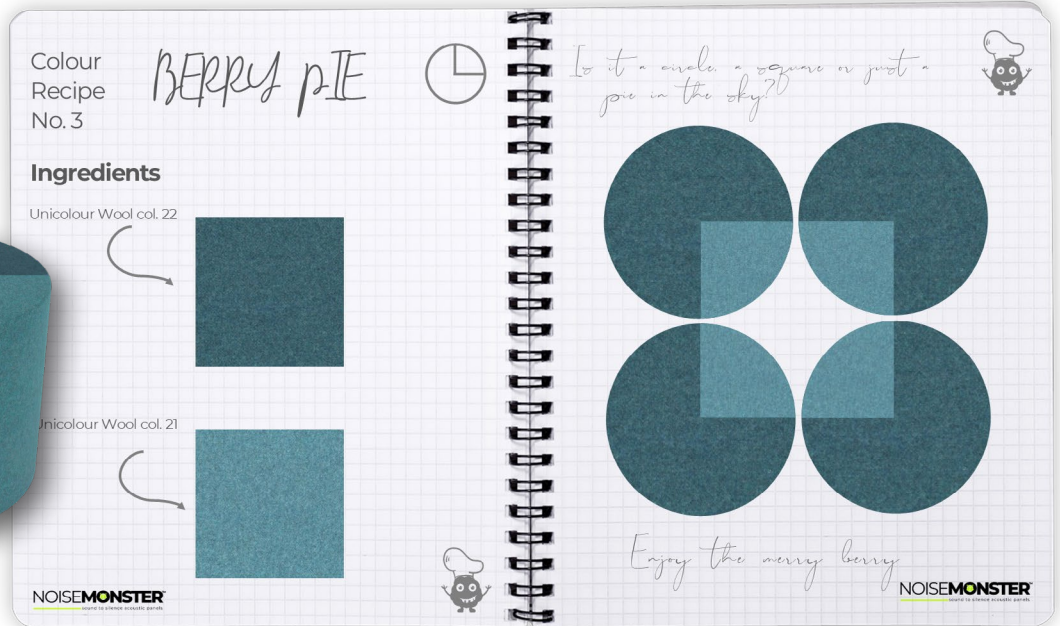

PIE IN THE SKY

A CIRCLE AND A SQUARE MAKE A PIE

The Pie in the Sky pouf complements the Pie in the Sky acoustic wall panels.
Pie in the Sky poufs are dressed in warm textured 100% recycled **UNICOLOUR WOOL**.

POUF DIMENSIONS

Width: 23.62"
Depth: 23.62"
Height: 17.72"

BERRY PIE POUF