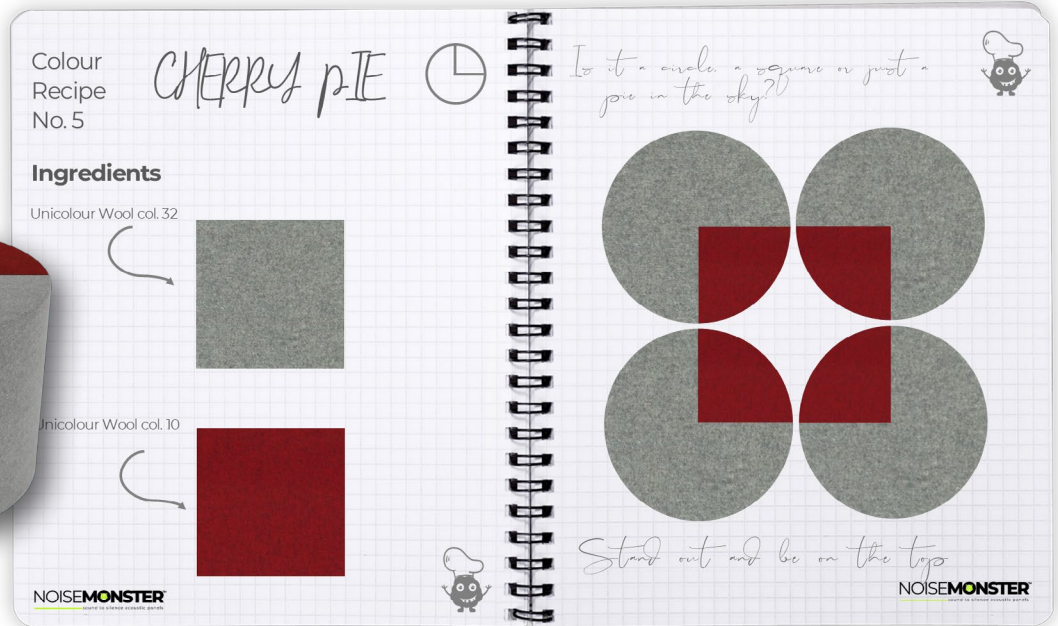

PIE IN THE SKY

A CIRCLE AND A SQUARE MAKE A PIE

The Pie in the Sky pouf complements the Pie in the Sky acoustic wall panels.
Pie in the Sky poufs are dressed in warm textured 100% recycled **UNICOLOUR WOOL**.

POUF DIMENSIONS

Width: 23.62"
Depth: 23.62"
Height: 17.72"

CHERRY PIE POUF